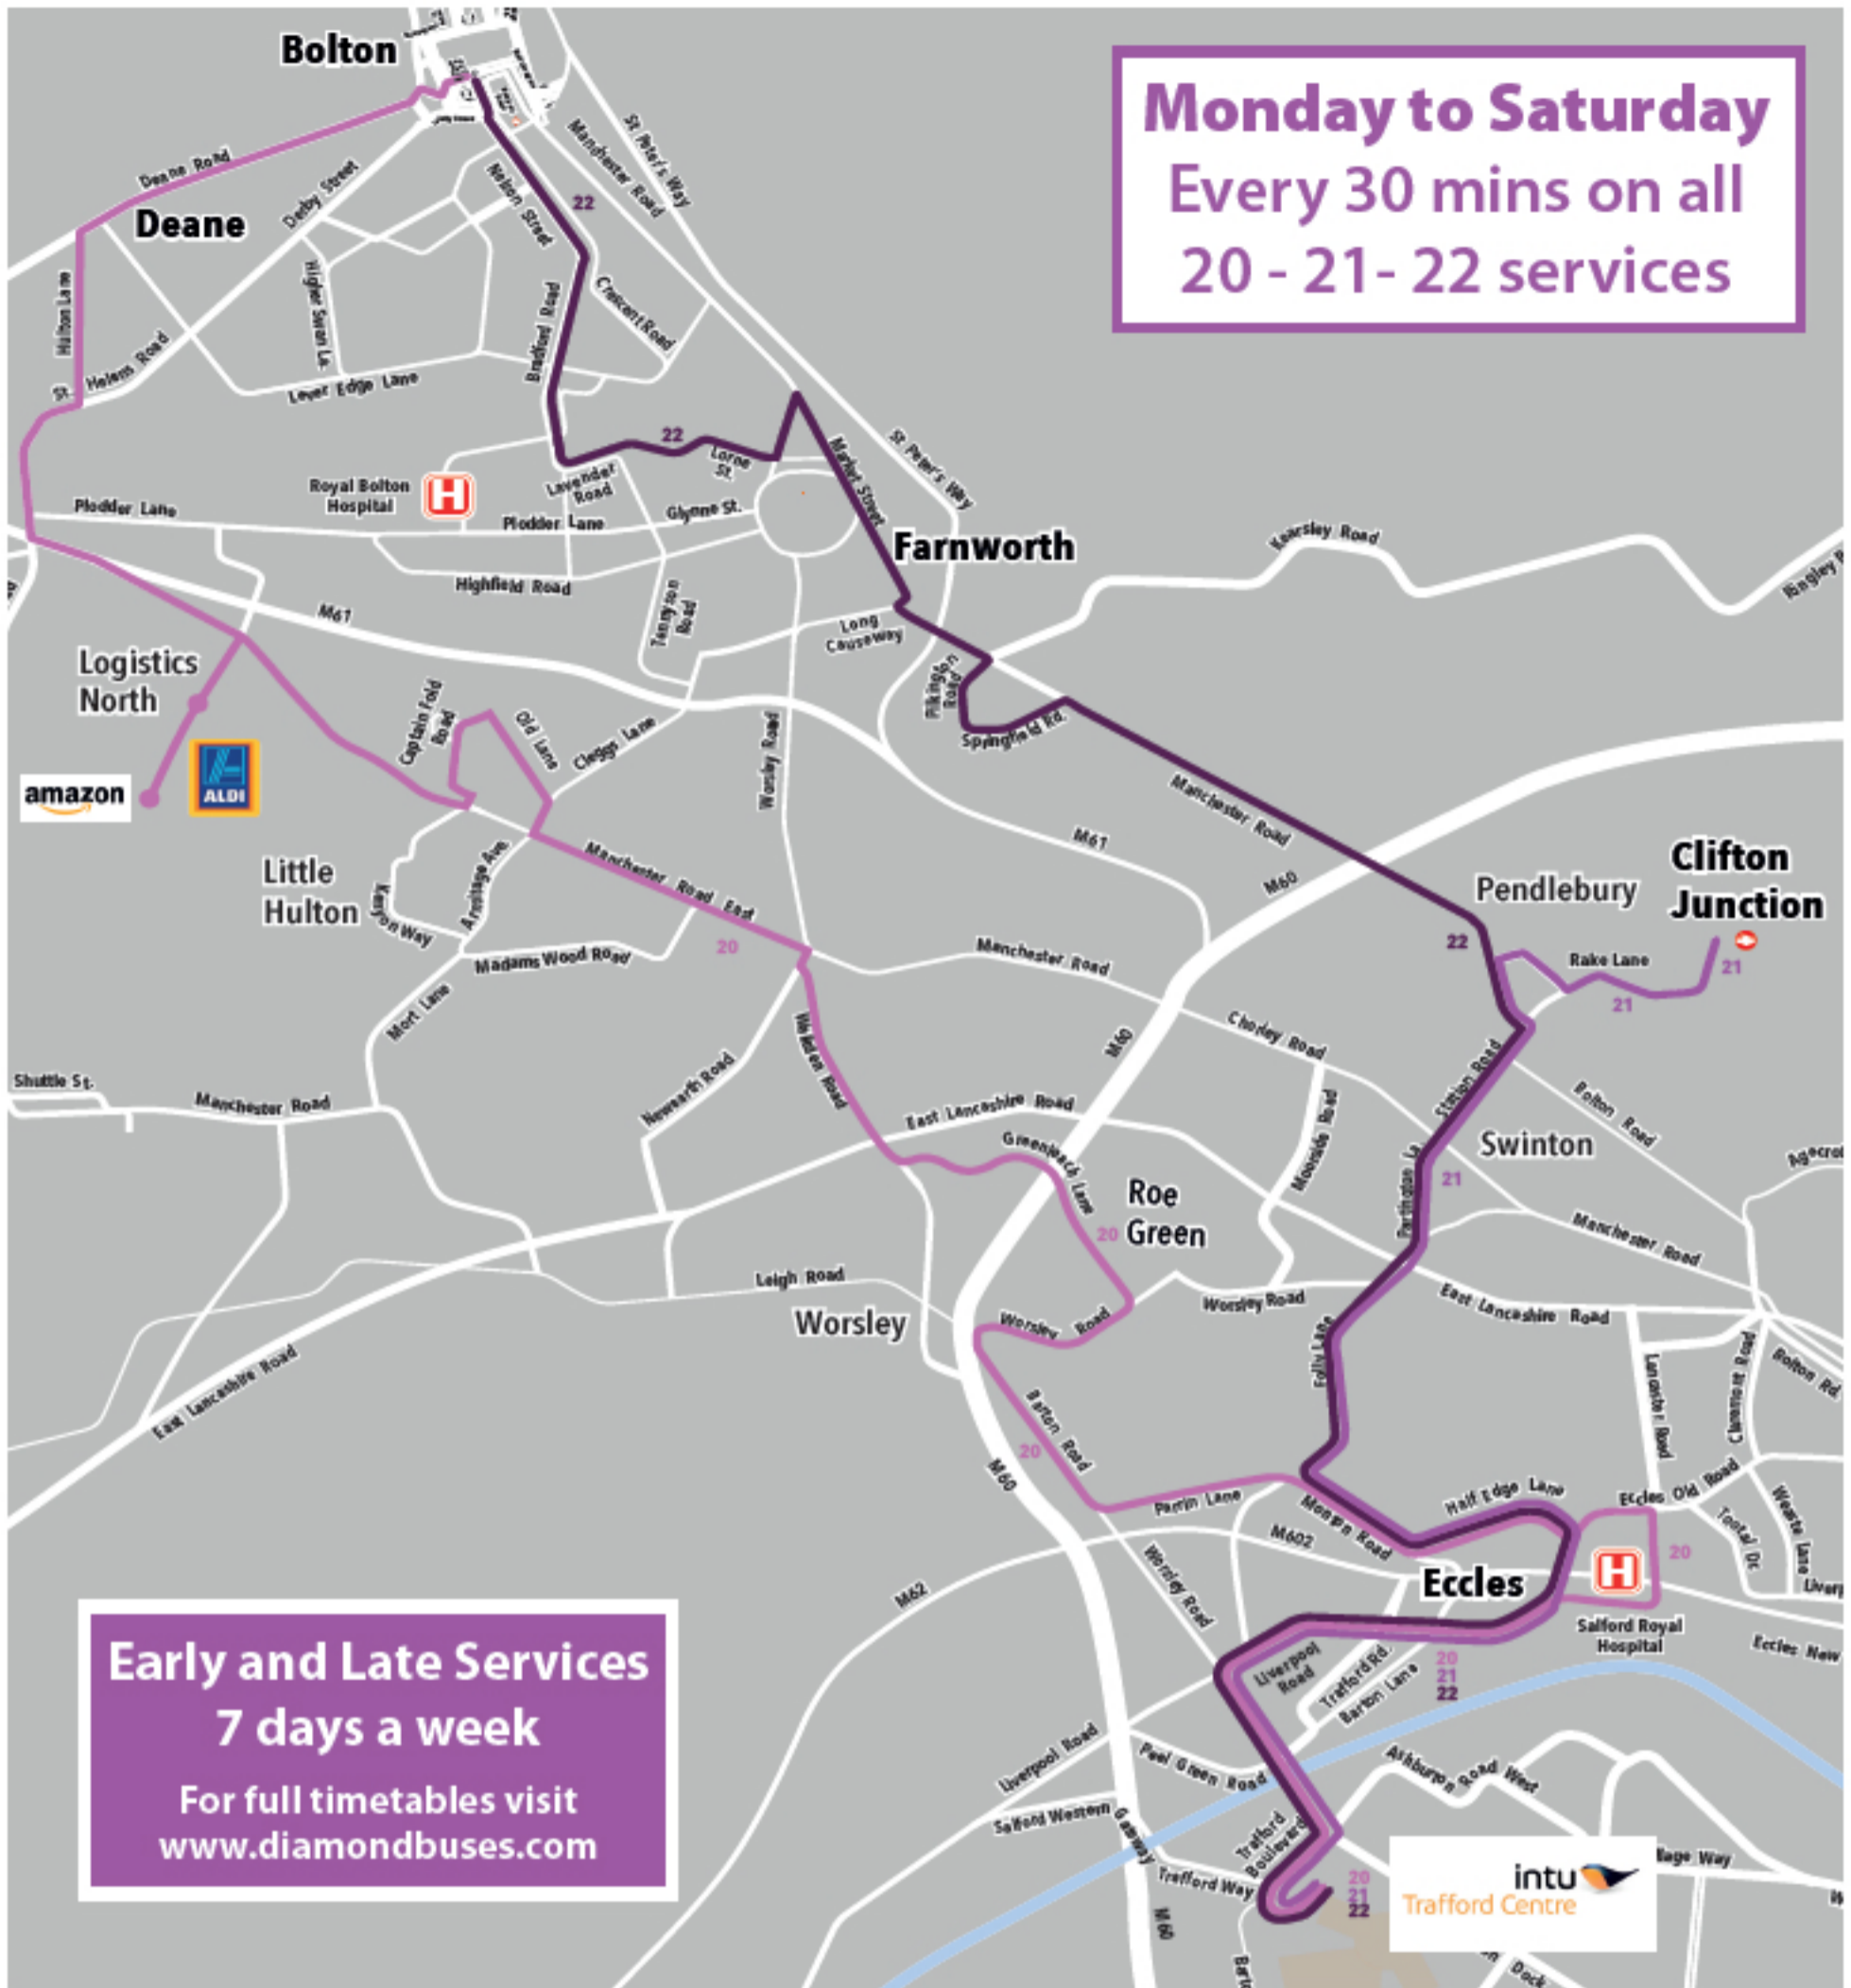

Monday to Saturday
Every 30 mins on all
20 - 21- 22 services

Early and Late Services
7 days a week

For full timetables visit
www.diamondbuses.com

20

**Bolton -
Intu Trafford Centre**
*via Deane
Logistics North
Worsley
Salford Royal Hospital
Eccles*

21

**Clifton Junction -
intu Trafford Centre**
*via Pendlebury
Swinton
Eccles*

22

**Bolton -
intu Trafford Centre**
*via Farnworth
Swinton
Eccles*